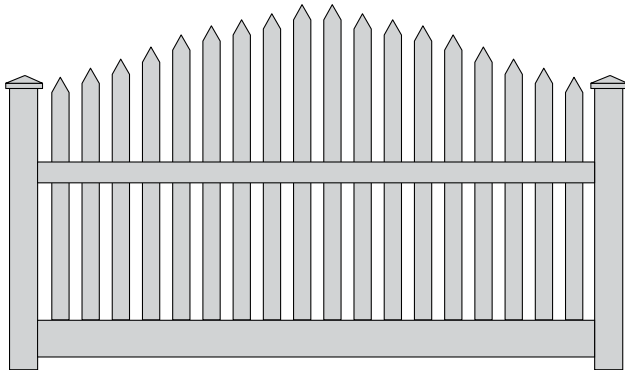

thinkfencing
The Thoroughbred of Fences

Toucan

Picket Fencing Price List

Dimensions:

- Quote based on 2.4m panels.
- Each 2.4m panel comes with 1 post.
- Additional post required at the end of each fence run.