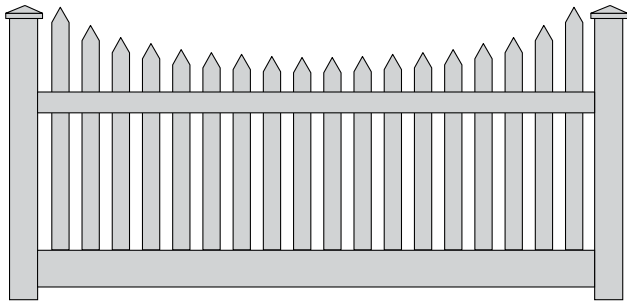

thinkfencing
The Thoroughbred of Fences

Kookaburra

Picket Fencing Price List

Dimensions:

- Quote based on 2.4m panels.
- Each 2.4m panel comes with 1 post.
- Additional post required at the end of each fence run.