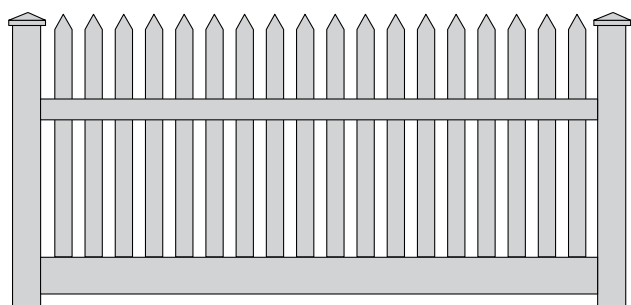

thinkfencing
The Thoroughbred of Fences

Jabiru

Picket Fencing Price List

Dimensions:

- Quote based on 2.4m panels.
- Each 2.4m panel comes with 1 post.
- Additional post required at the end of each fence run.