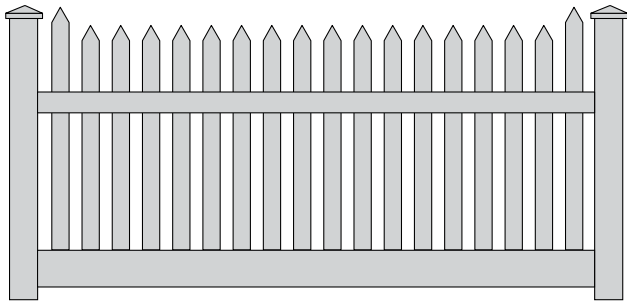

Kestrel

Picket Fencing Price List

Dimensions:

- Quote based on 2.4m panels.
- Each 2.4m panel comes with 1 post.
- Additional post required at the end of each fence run.

Each panel includes:

- 1 x Post and Post Cap (127mm x 127mm).
- 1 x Bottom Rail (150mm x 50mm).
- 1 x Steel Insert for Bottom Rail.
- 1 x Top Rail (88mm x 51mm).
- 18 x Pickets and Picket Caps (76mm x 22mm) at 45mm spacing.