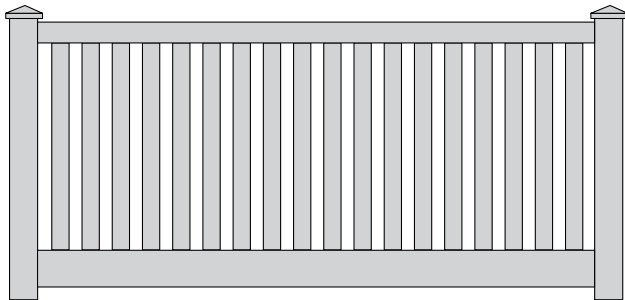

thinkfencing
The Thoroughbred of Fences

Wren

Picket Fencing Price List

Dimensions:

- Quote based on 2.4m panels.
- Each 2.4m panel comes with 1 post.
- Additional post required at the end of each fence run.