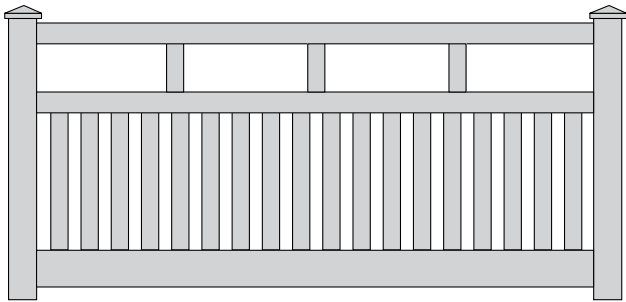

thinkfencing
The Thoroughbred of Fences

Rosella

Picket Fencing Price List

Dimensions:

- Quote based on 2.4m panels.
- Each 2.4m panel comes with 1 post.
- Additional post required at the end of each fence run.